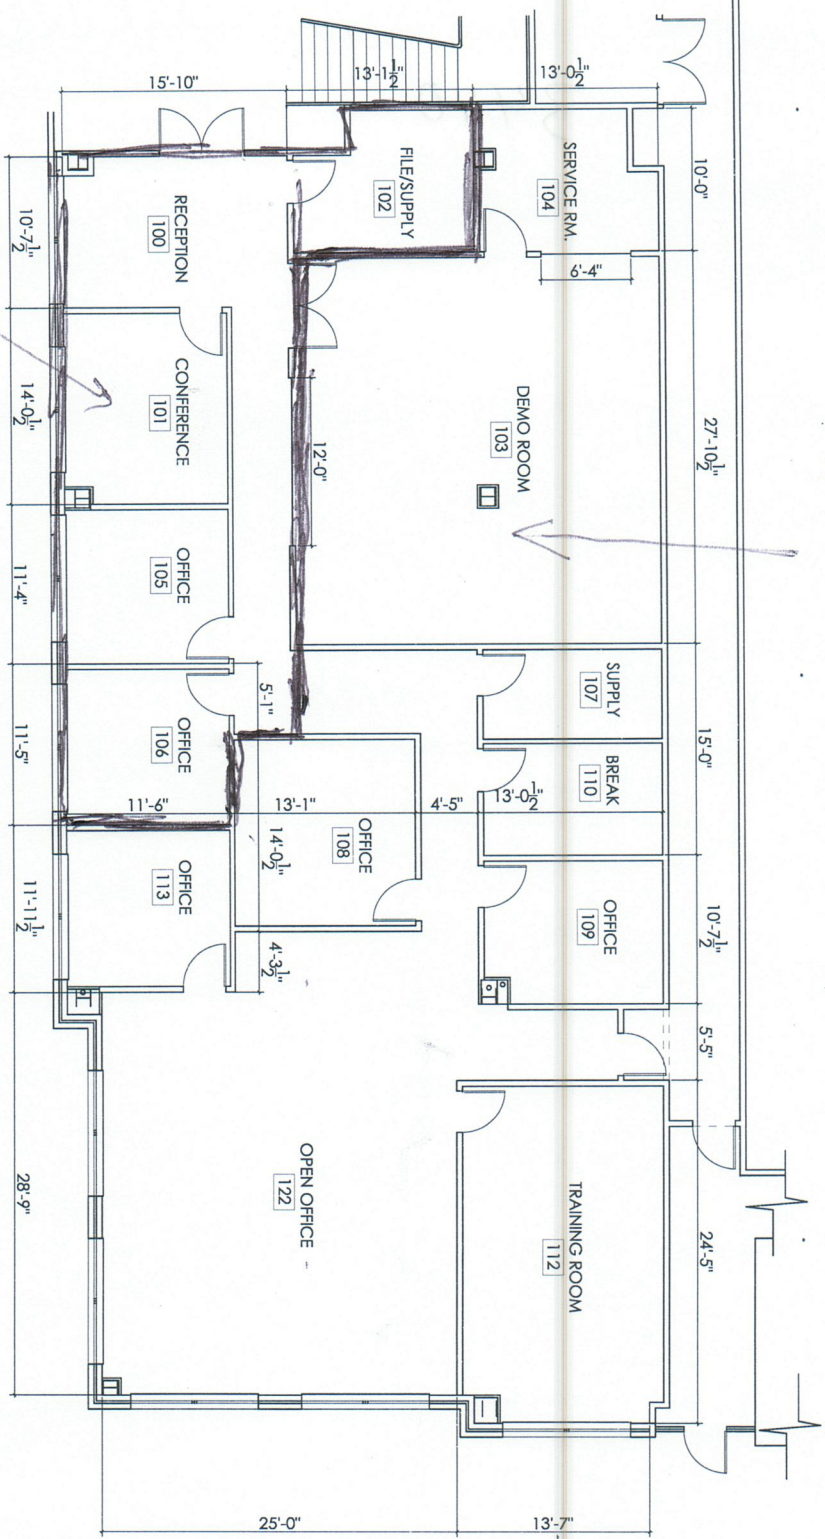

Small Space = 1014 RSF

Big Space = 3440 RSF

A0.0
1 OF 1

PARTITION PLAN
04/08/2018
Scale

OFFICES AT BELLE HALL

1671 Belle Isle Drive, Suite 115
Mt. Pleasant, SC 29464

Anthony Romeo

ADDRESS
City, SC, ZC
(954) 805 3834